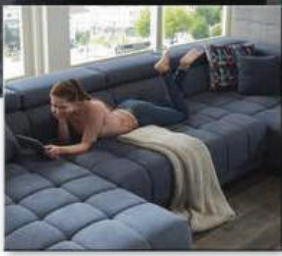

34.106, RSD
27.990,-

KOM2D4S

Š166.5 | D45.5 | V90.5 cm

48.224, RSD
38.990,-

SATELLE

UGAONA GARNITURA

%
20

~~413.651,~~ RSD
329.990,-