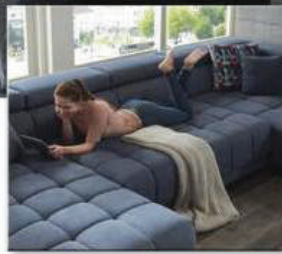

3 TV STO TV90-2F/S45
27.009,
20.527,-

4 TV STO TV176-2K2F/S45
44.085,
33.505,-

5 VITRINA V45-2KS/S45
61.200,
46.512,-

SATELLE

UGAONA GARNITURA

%
20

~~413.651,~~ RSD
329.990,-

UGAONA GARNITURA