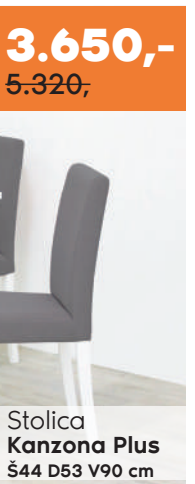

HIT CENE!

01.07.-26.07.

1 EL19 6-254; 4.060,-	2 EL24 15-987; 10.390,-
3 EL23 10-520; 6.838,-	4 EL35 7-320; 4.759,-
5 EL8 10-253; 6.650,-	6 EL6 10-520; 6.840,-
7 EL2 7-587; 4.930,-	8 EL11 26-653; 17.320,-
9 EL7 8-786; 5.190,-	DOSTUPNE BOJE:

Kuhinja **Alisa**

MODULARNI SISTEM ELEMENATA

*Cena bez bele tehnike, lima, diht lajsna, dekoracije, radne ploče, bočnih stranica i sokle

33.990,-
~~44.695,~~

5.990,-
~~9.054,~~

28.990,-
~~43.987,~~

7.990,-
~~12.520,~~