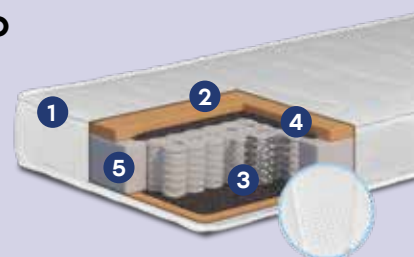

34.990,-

59.987,-

ORMAR Island 2100
Š210 D59 Vx206 cm

29.999,-

68.322,-

Duo Vito

Dušek

DO
38%