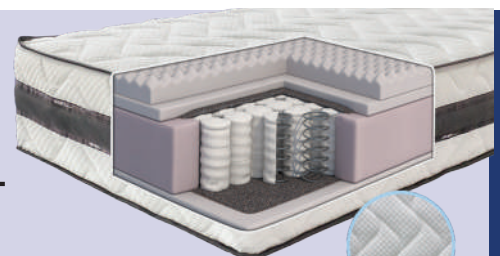

PREDSOBLJE **Opal**

ORMAR
11.990,-
18.654,-

PREDSOBLJE
10.990,-
17.320,-

PREDSOBLJE **Crystal**

PREDSOBLJE
11.990,-
18.654,-

DUŠEK SKY DRIM

Š 160 82.653;
D 200 **54.990,-**

Š 90 47.987;
D 200 **29.990,-**